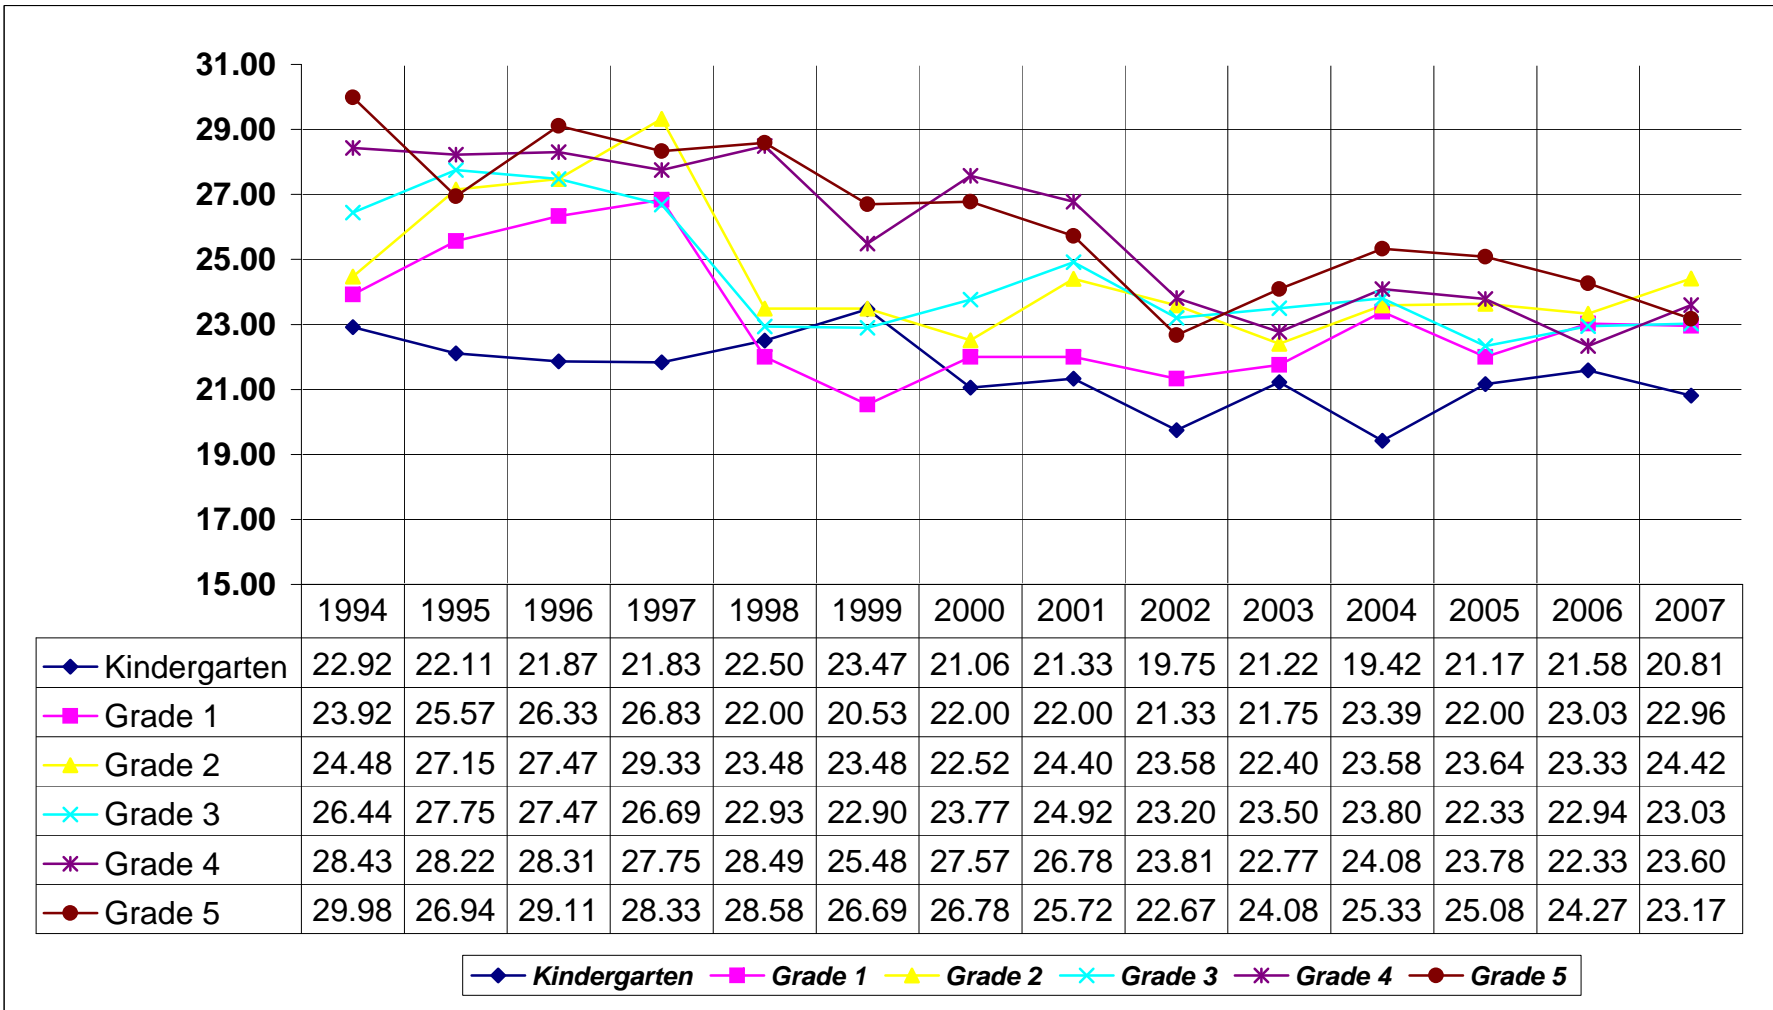

## Mercer Island School District Average Class Size

Based on May enrollment (except for Sept. 2007)